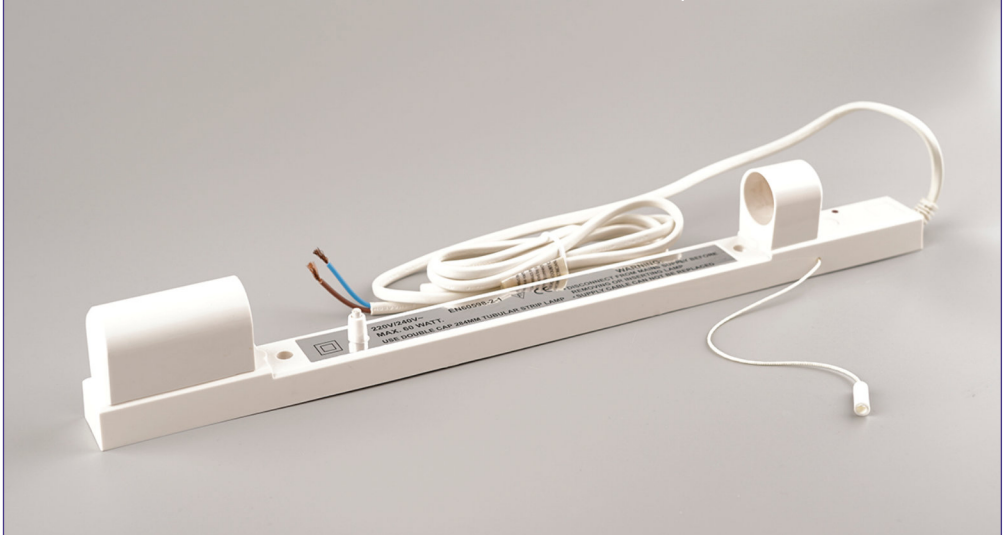

LUMINAIRE

LUMINAIRE

Model 2813 Color White

Spec. BS EN 60598-2-12

Indoor Automatic LED Night Light

Model 2813SW Color

Spec.

Indoor Automatic LED Night Light with ON/OFF/AUTO Switchable Switch

Model 2813SD Color

Spec.

Indoor Automatic LED Night Light Prismatic Diffuser

Model 9109 Color White

Spec. BS EN 60598

Indoor Automatic Night Light + Fused Prismatic Diffuser

LUMINAIRE

Model 80032

Color White

Spec. BSEN 60598

Push Switch 221mm Strip Light with Neon Fitting + 2 Metre Cord

Model 80040

Color White

Spec. BSEN 60598

Unswitched 284mm Strip Light with Neon Fitting + 2 Metre Cord

LUMINAIRE

Model 80041

Color White

Spec. BSEN 60598

Pull Cord Switch 284mm Strip Light with Neon Fitting + 2 Metre Cord

Model 80042

Color White

Spec. BSEN 60598

Push Switch 284mm Strip Light with Neon Fitting + 2 Metre Cord.