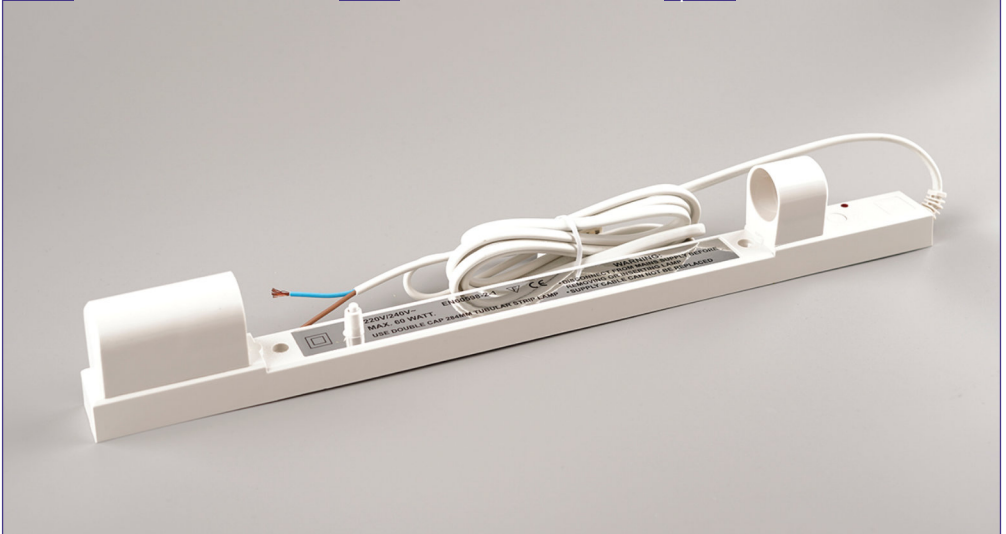

LUMINAIRE

LUMINAIRE

Model 2813 Color White

Spec. BS EN 60598-2-12

Indoor Automatic LED Night Light

Model 2813SW Color

Spec.

Indoor Automatic LED Night Light with ON/OFF/AUTO Switchable Switch

Model 2813SD Color

Spec.

Indoor Automatic LED Night Light Prismatic Diffuser

Model 9109 Color White

Spec. BS EN 60598

Indoor Automatic Night Light + Fused Prismatic Diffuser

LUMINAIRE

Model 80032

Color White

Spec. BSEN 60598

Push Switch 221mm Strip Light with Neon Fitting + 2 Metre Cord

Model 80040

Color White

Spec. BSEN 60598

Unswitched 284mm Strip Light with Neon Fitting + 2 Metre Cord

LUMINAIRE

Model 80041

Color White

Spec. BSEN 60598

Pull Cord Switch 284mm Strip Light with Neon Fitting + 2 Metre Cord

Model 80042

Color White

Spec. BSEN 60598

Push Switch 284mm Strip Light with Neon Fitting + 2 Metre Cord.