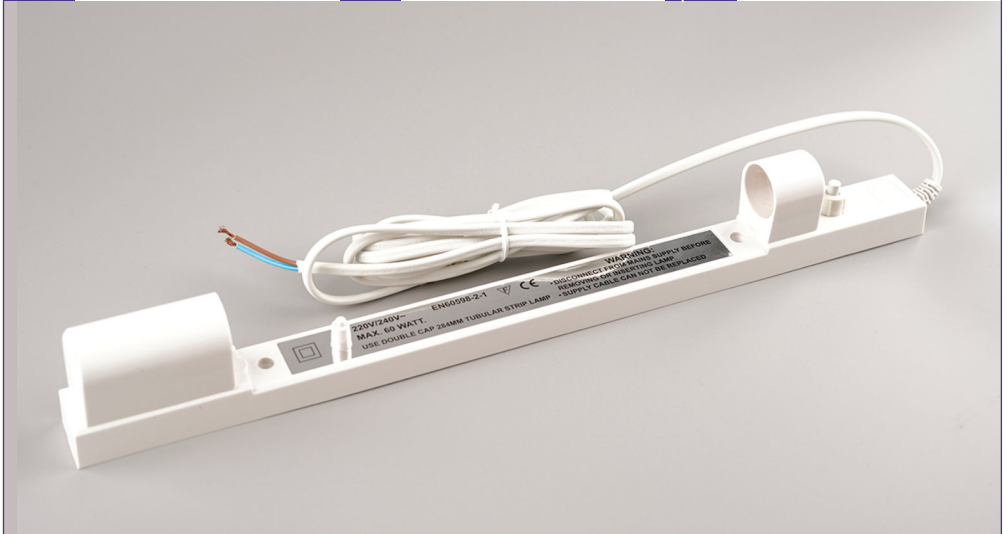

Model 2813SD Color

Spec.

Indoor Automatic LED Night Light Prismatic Diffuser

Model 9109 Color White

Spec. BS EN 60598

Indoor Automatic Night Light + Fused Prismatic Diffuser

LUMINAIRE

Model 80032

Color White

Spec. BSEN 60598

Push Switch 221mm Strip Light with Neon Fitting + 2 Metre Cord

Model 80040

Color White

Spec. BSEN 60598

Unswitched 284mm Strip Light with Neon Fitting + 2 Metre Cord

LUMINAIRE

Model 80041

Color White

Spec. BSEN 60598

Pull Cord Switch 284mm Strip Light with Neon Fitting + 2 Metre Cord

Model 80042

Color White

Spec. BSEN 60598

Push Switch 284mm Strip Light with Neon Fitting + 2 Metre Cord.

LUMINAIRE

Model 8301/8302

Color

Spec.

LED Tube 221mm and 284mm length

Model R73

Color White

Spec. EN 60598