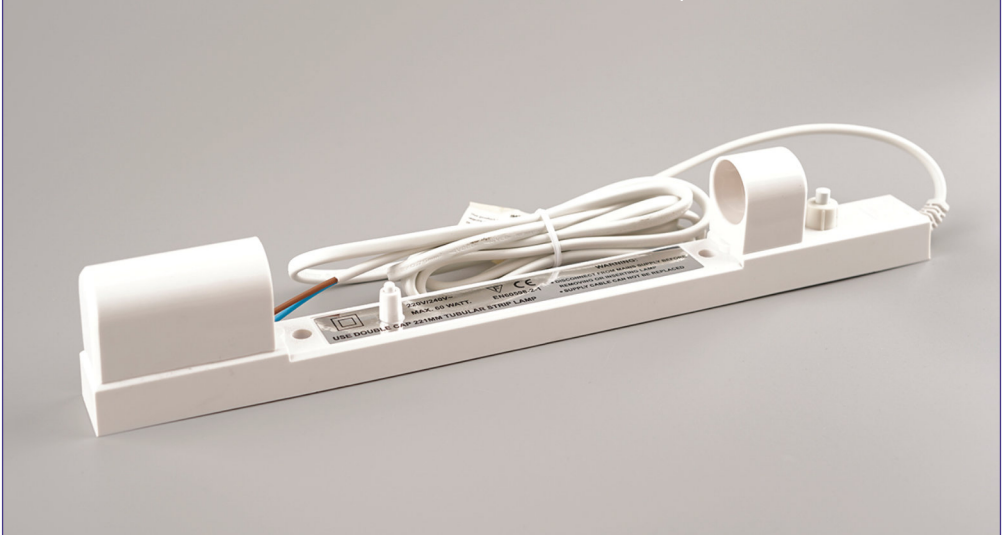

LUMINAIRE

LUMINAIRE

Model 2813 Color White

Spec. BS EN 60598-2-12

Indoor Automatic LED Night Light

Model 2813SW Color

Spec.

Indoor Automatic LED Night Light with ON/OFF/AUTO Switchable Switch

Model 2813SD Color

Spec.

Indoor Automatic LED Night Light Prismatic Diffuser

Model 9109 Color White

Spec. BS EN 60598

Indoor Automatic Night Light + Fused Prismatic Diffuser

LUMINAIRE

Model 80032

Color White

Spec. BSEN 60598

Push Switch 221mm Strip Light with Neon Fitting + 2 Metre Cord

Model 80040

Color White

Spec. BSEN 60598

Unswitched 284mm Strip Light with Neon Fitting + 2 Metre Cord

LUMINAIRE

Model 80041

Color White

Spec. BSEN 60598

Pull Cord Switch 284mm Strip Light with Neon Fitting + 2 Metre Cord

Model 80042

Color White

Spec. BSEN 60598

Push Switch 284mm Strip Light with Neon Fitting + 2 Metre Cord.